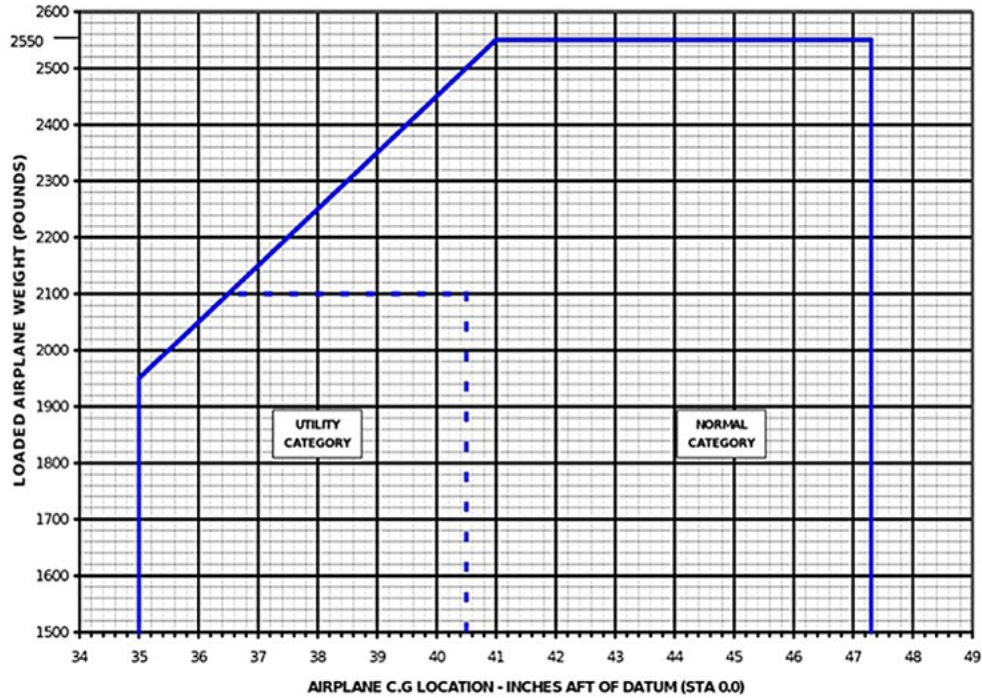

Cessna 172M/180 N20068

Empty 1,490.17 C.G. 37.51 Moment 55897.86 Useful 1,059.84
MTOW 2,550 per STC SA703GL

(MTOW 2,510 with camera mounted per STC SA02248LA)

C.G. Limits (41.0) to (47.3) at 2550 lbs., (35.0) to 47.3) at 1950 lbs. or less)

CENTER OF GRAVITY LIMITS

CENTER OF GRAVITY MOMENT ENVELOPE